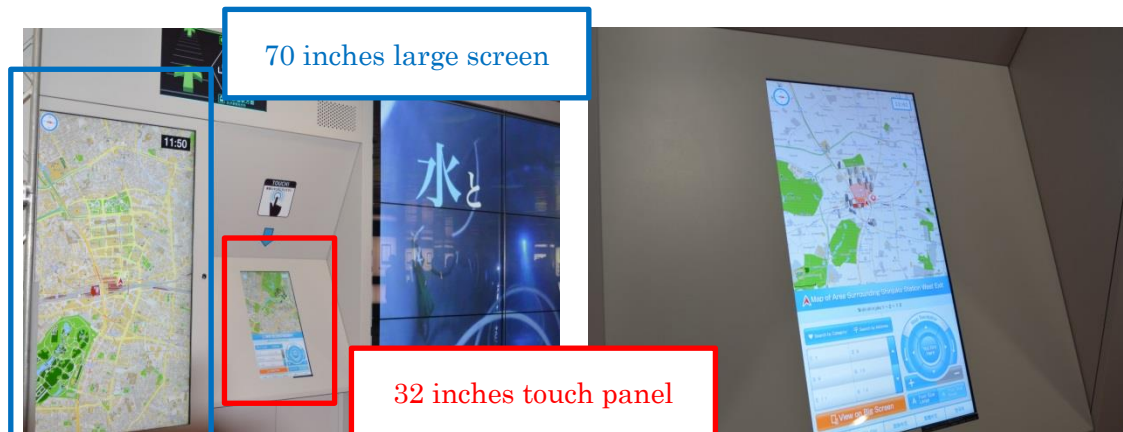

## Multilingual Digital Signage Map

### ○Location

Both sides on Large-scale digital signage in Shinjuku Station West Square  
(Please see the map below for details)

### ○Characteristic

- Digital signage map with touch screen
- You can operate this map by using 32 inches touch panel.
- This touch panel has scale up, scale down and rotation functions.
- The large 70 inches screen nearby this touch panel displays your operation simultaneously.

- Available language; English, Chinese(Traditional and Simplified) , Korean and Japanese
- Range of the map; East-West 30km and North-South 15km from Shinjuku station
- Installed information; Hotel, Theater, Department store, Home appliance store, Public facility and other useful information for tourists
- Universal design; Easy to use for wheelchair users
- 24 hours operation