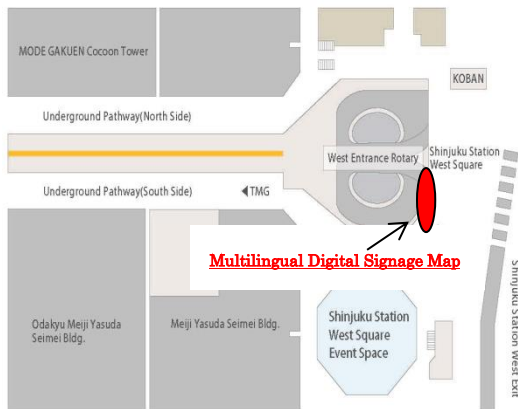

## Multilingual Digital Signage Map

### ○Location

Both sides on Large-scale digital signage in Shinjuku Station West Square  
(Please see the map below for details)

### ○Characteristic

- Digital signage map with touch screen
- You can operate this map by using 32 inches touch panel.
- This touch panel has scale up, scale down and rotation functions.
- The large 70 inches screen nearby this touch panel displays your operation simultaneously.

- Available language; English, Chinese(Traditional and Simplified) , Korean and Japanese
- Range of the map; East-West 30km and North-South 15km from Shinjuku station
- Installed information; Hotel, Theater, Department store, Home appliance store, Public facility and other useful information for tourists
- Universal design; Easy to use for wheelchair users
- 24 hours operation